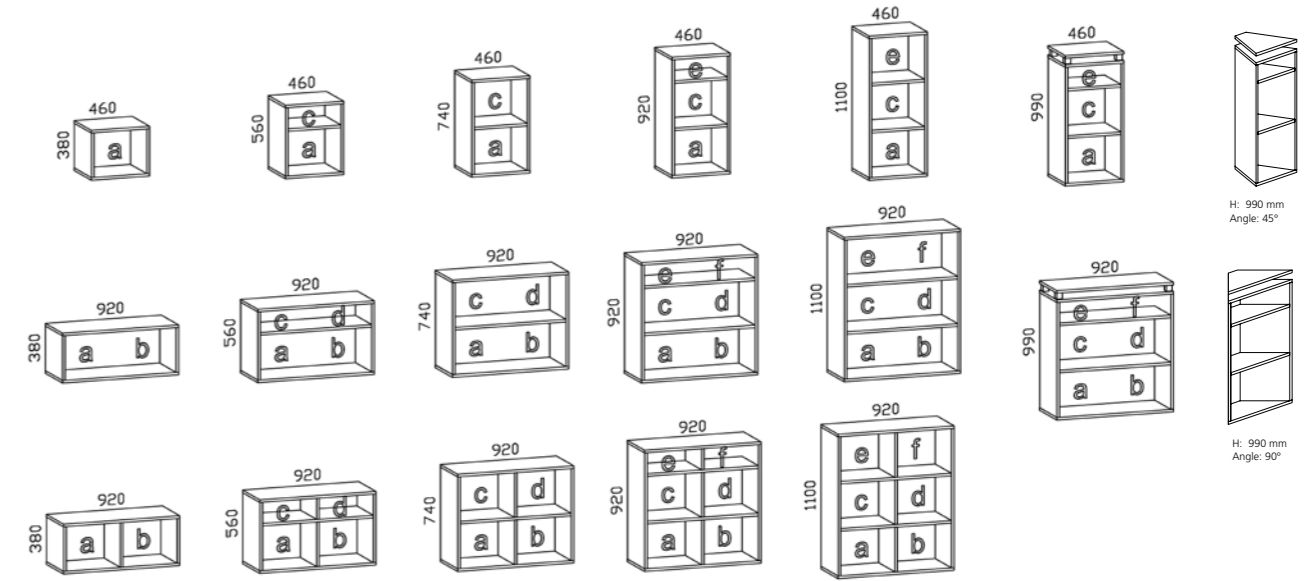

BAGSIDE: KABEL OPBEVARING / BACK: WIRE MANAGEMENT

MAT KROM / MATT CHROME

FRONTPANEL / MODESTY PANEL

REOLER / SHELF UNITS

SKRANKE / RECEPTION

TILBEHØR / ACCESSORIES

FUNDAMENT / BASES

BORDPLADER / WORK SURFACES