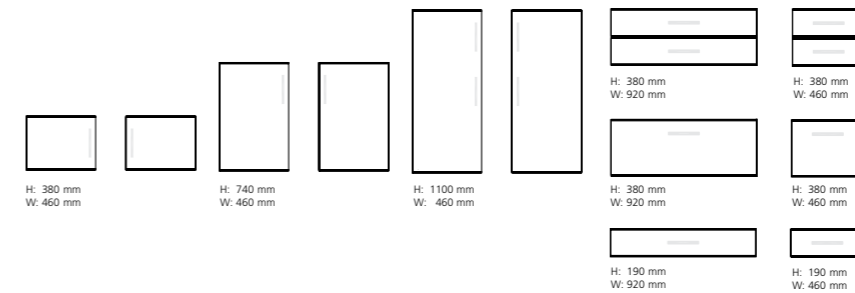

BAGSIDE: KABEL OPBEVARING / BACK: WIRE MANAGEMENT

MAT KROM / MATT CHROME

FRONTPANEL / MODESTY PANEL

REOLER / SHELF UNITS

SKRANKE / RECEPTION

TILBEHØR / ACCESSORIES

FUNDAMENT / BASES

BORDPLADER / WORK SURFACES