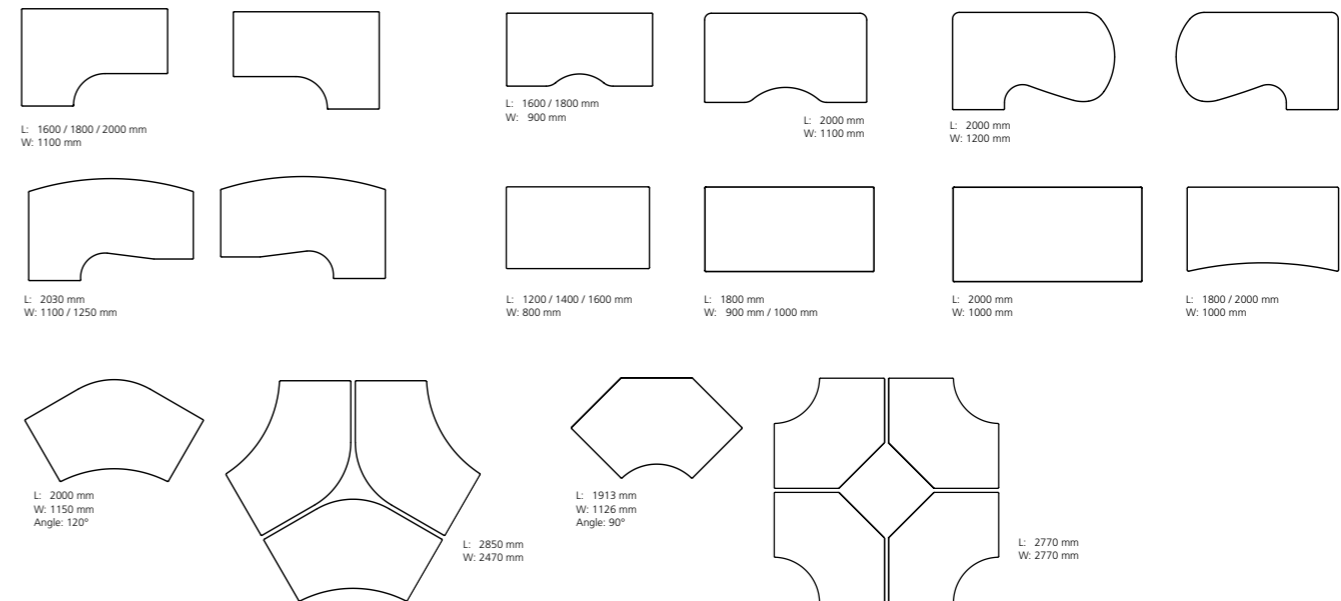

BAGSIDE: KABEL OPBEVARING / BACK: WIRE MANAGEMENT

MAT KROM / MATT CHROME

FRONTPANEL / MODESTY PANEL

REOLER / SHELF UNITS

SKRANKE / RECEPTION

TILBEHØR / ACCESSORIES

FUNDAMENT / BASES

BORDPLADER / WORK SURFACES