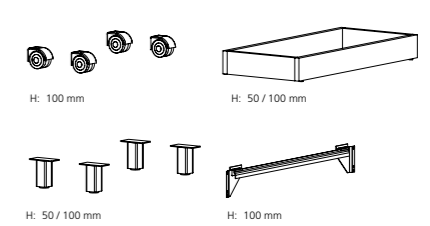

BAGSIDE: KABEL OPBEVARING / BACK: WIRE MANAGEMENT

MAT KROM / MATT CHROME

FRONTPANEL / MODESTY PANEL

REOLER / SHELF UNITS

SKRANKE / RECEPTION

TILBEHØR / ACCESSORIES

FUNDAMENT / BASES

BORDPLADER / WORK SURFACES