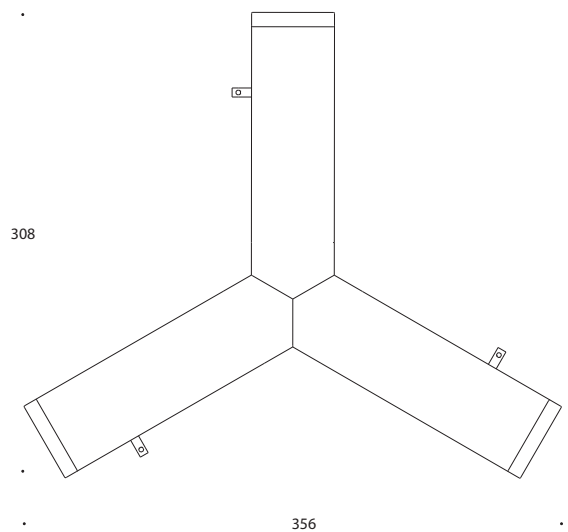

MO 9504/
MO 9503 (incl. of 2 tables)