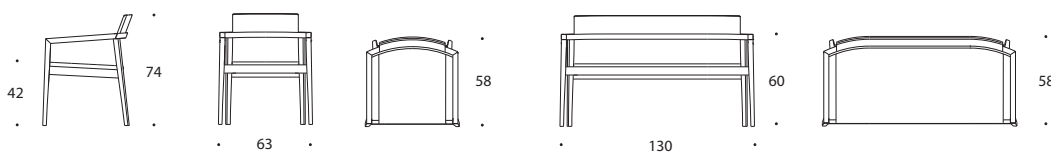

MO 9403

MO 9425

MO 9405

MO 9423