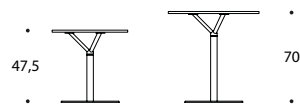

Partout tables

design: Rud Thygesen & Johnny Sørensen