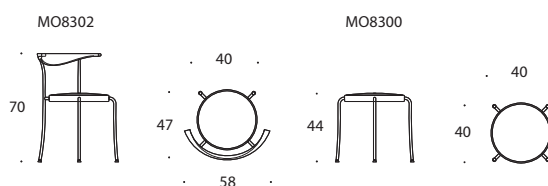

En stærk, let, stabelbar og komfortabel stol, som produceres i bøg, ahorn og kirsebær med sæde i træ, laminat, linoleum, sort PUR eller polstret. Stellet er pulverlakeret eller forkromet stålør, som kombineret med lamineret træsæde og -ryg gør stolen modstandsdygtig over for ekstremt hård brug og samtidig giver en varm og behagelig overflade der, hvor kroppen er i direkte berøring med stolen. Den polstrede udgave kan leveres med aftagelig sædetop, og da sædeundersiden er konkavbuet, er stableegenskaben optimal - på gulv eller på den dertilhørende stolevogn.

Til Partout serien hører udover de matchende borde en række børnemøbler samt stumtjener.

A strong, light-weight, stackable, and comfortable chair available in beech, maple, and cherry with seat in wood, laminate, linoleum, black PUR or upholstered. The frame is epoxy lacquered or chrome-plated tubular steel which in combination with the laminated seat and back makes the chair resistant to extremely hard use and also gives a warm and comfortable surface where the body is in direct contact with the chair.

The upholstered version can be delivered with a removable seat top, and with a concave reverse side of the seat, the stacking quality is optimum - on the floor or on the Partout transport cart.

Other than the matching Partout tables a series of childrens furniture and a hat stand is part of the Partout family too.