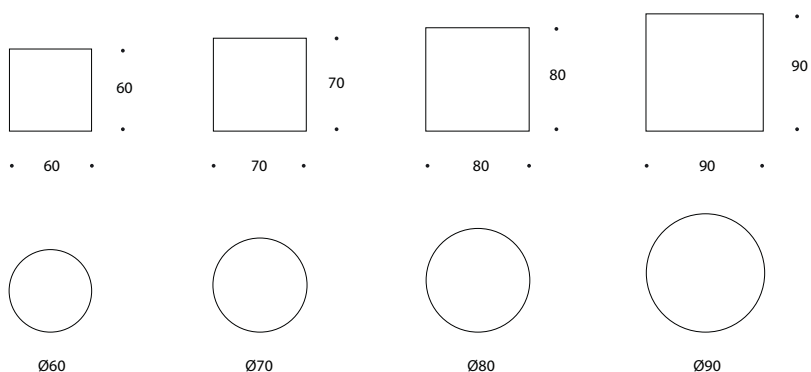

Partout bordene er elegante og funktionelle søjlebord, velegnede til såvel små, uformelle mødesteder som til kantiner, cafeer o.lign.

Det karakteristiske stålunderstel, der fås i to forskellige højder, kan leveres forkromet, sortmalet eller pulverlakeret i aluminiumsfarve med klar lak.

De behageligt afrundede bordplader, der består af MDF uden kantliste, fås sortmalede (Soft touch) eller med overflade i laminat eller lakeret træ: bøg, ahorn eller kirsebær.

The Partout tables are elegant and functional pedestal tables, suitable for both small, informal meeting places as well as for canteens, cafés etc.

The characteristic steel base, available in two different heights, may be delivered in chrome, painted black or epoxy-lacquered in aluminium colour with transparent lacquer.

The smoothly rounded table tops, consisting of MDF without edgings, are available painted black (Soft touch) or with surface in laminate or lacquered wood: beech, maple or cherry.